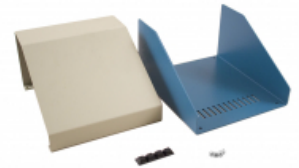

### Key Features:

- Aluminum cases 0.081" (2 mm) thick aluminum.
- Aluminum top panel sizes to 14" wide are 0.064" thick aluminum. Larger sizes are 0.081" thick.
- Sold pre-assembled with a textured blue case and a choice of a contempora grey (beige) or a black top panel.
- Comes with self adhesive rubber feet and required mounting hardware.
- Some models available with walnut sides - see series **1456CWW**
- Replacement screws **1421J6** (Pkg. of 6, 6-32 Philips head sheet metal screws).

### Photo Features:

Vents on rear and bottom

All models have a blue base. Available with a beige or black top.

Shown unassembled